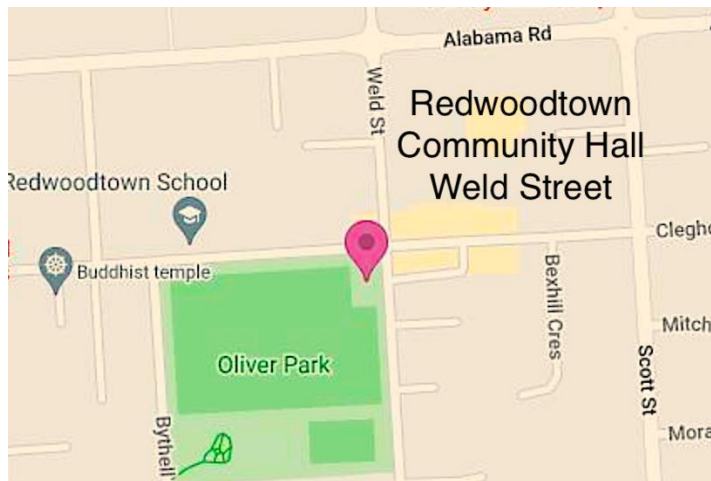

The Marlborough Bridge Club proudly hosts:

Marlborough Open Teams 5A

Marlborough Open Pairs 5A

Saturday, April 12 and Sunday April 13, 2025
The Redwoodtown Hall on Weld Street

Play starts 10 a.m. Saturday
and 9:30 a.m. on Sunday,

$40 per person fee each day

Director Babs-Merel de Visser

9:30 a.m. Morning Tea
[Bring your own lunch](#), snacks served after play

Entries close April 6 at 8 pm

Enter via the NZ Bridge website, nzbridge.co.nz/tournaments

Contact Maurice Carter, Tournament Secretary, with questions

[PAYMENT early please to our account: BNZ 02 0600 0313975 00](#)

[Please reference your name and bridge number](#)

System cards are required

We cannot cater for all dietary requirements