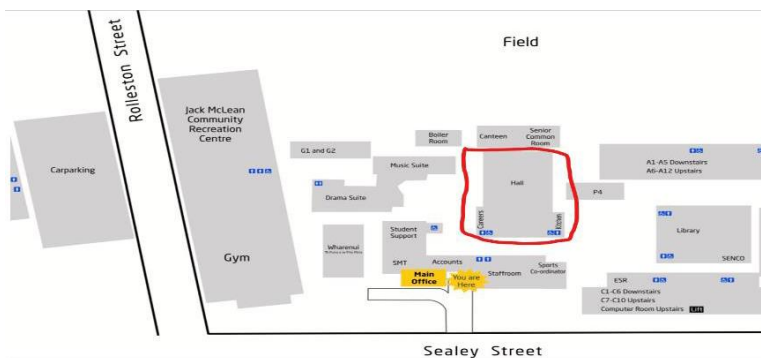

Thames Bridge Festival

10th, 11th & 12th January 2025

Venue: Thames High School Hall, 300 Sealey St, Thames

Date	Time	Event	Per Event Fee
Friday 10 th Jan	7.30 pm	Walk-In Pairs 3A Session 1	\$25.00 pp
Sat 11 th Jan	9.30 am	Barclay Swiss Pairs 5A 6 x 10 Board Matches	\$50.00 pp
	7.30 pm	Walk-In Pairs 3A Session 2	
Sunday 12 th Jan	9.30 am	John Eldridge Teams 5A 6 x 10 Board Matches	\$50.00 pp
Weekend Entry - \$100 pp (Includes Walk-In Pairs) Payment to Thames Bridge Club: 02-0456-0043367-000 with your name			